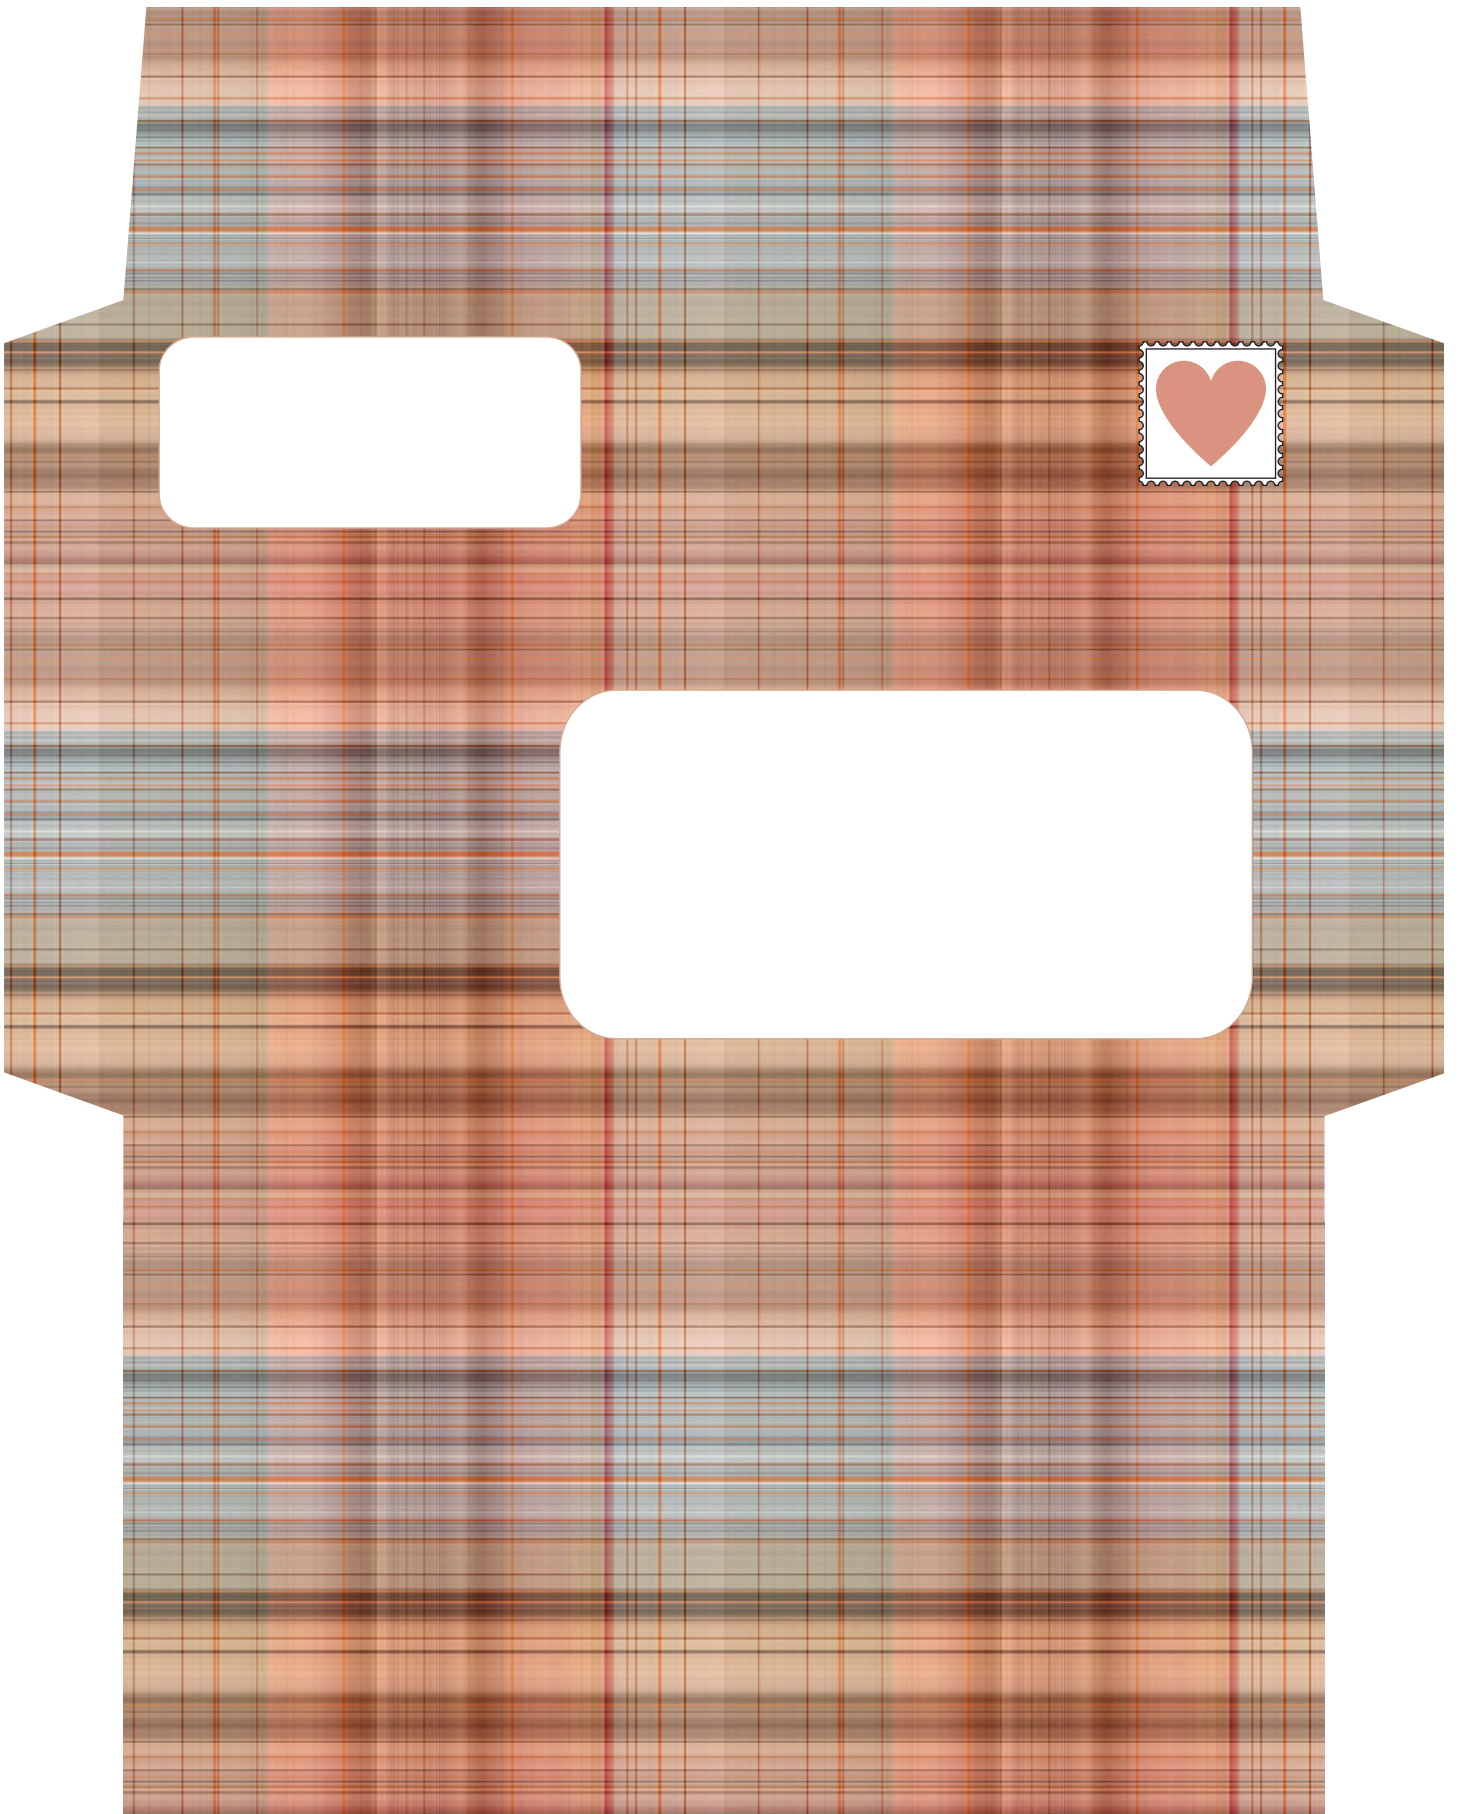

Envelope Dimensions are 6.25" x 4.25"

Envelope Dimensions are 6.25" x 4.25"

Envelope Dimensions are 6.25" x 4.25"

Envelope Dimensions are 6.25" x 4.25"

Envelope Dimensions are 6.25" x 4.25"

Envelope Dimensions are 6.25" x 4.25"