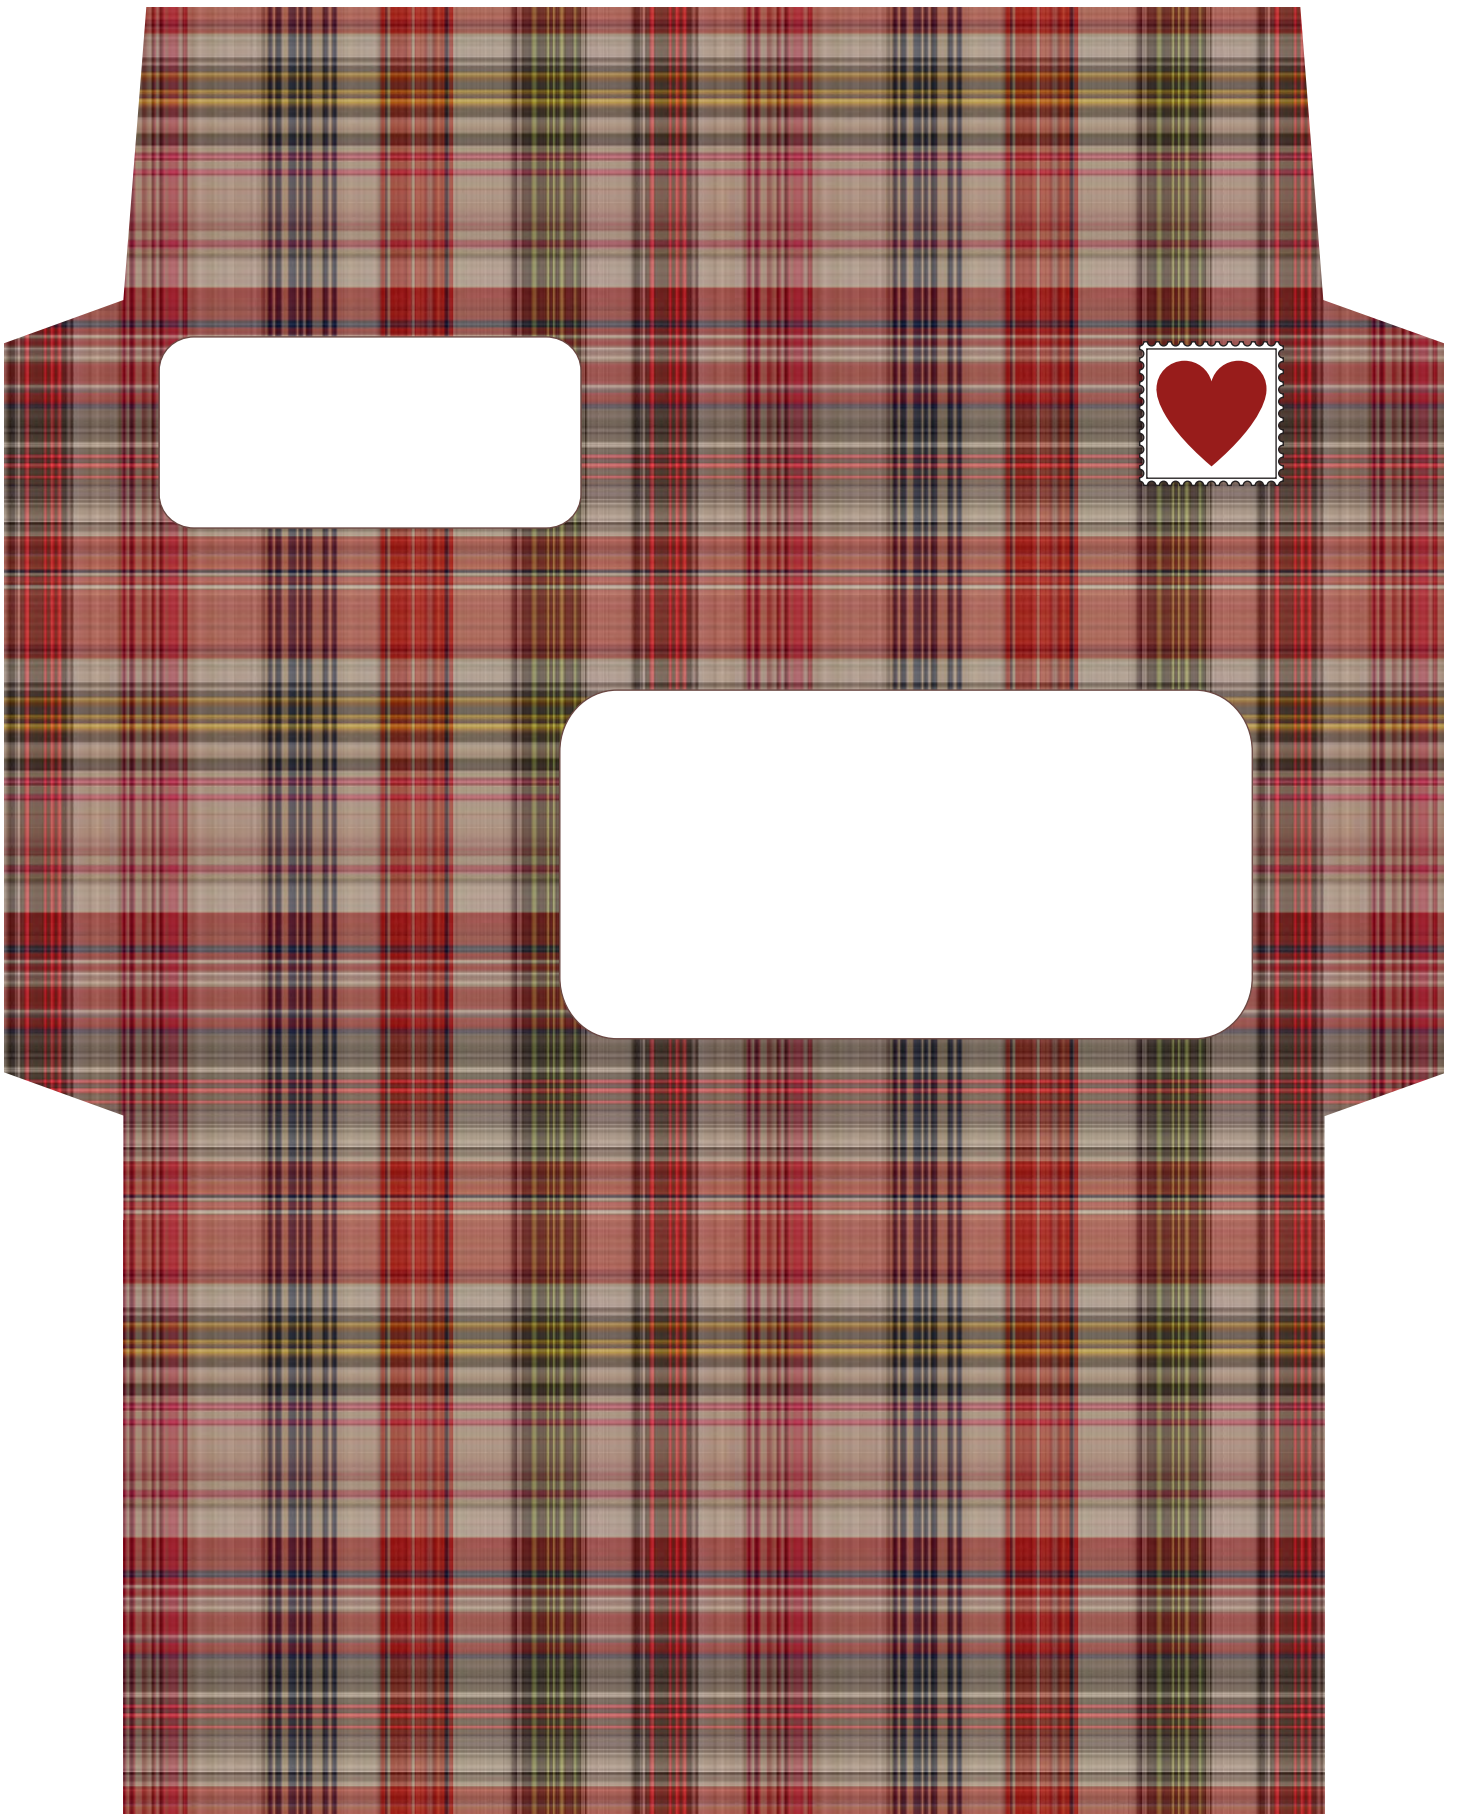

Envelope Dimensions are 6.25" x 4.25"

Envelope Dimensions are 6.25" x 4.25"

Envelope Dimensions are 6.25" x 4.25"

Envelope Dimensions are 6.25" x 4.25"

Envelope Dimensions are 6.25" x 4.25"

Envelope Dimensions are 6.25" x 4.25"