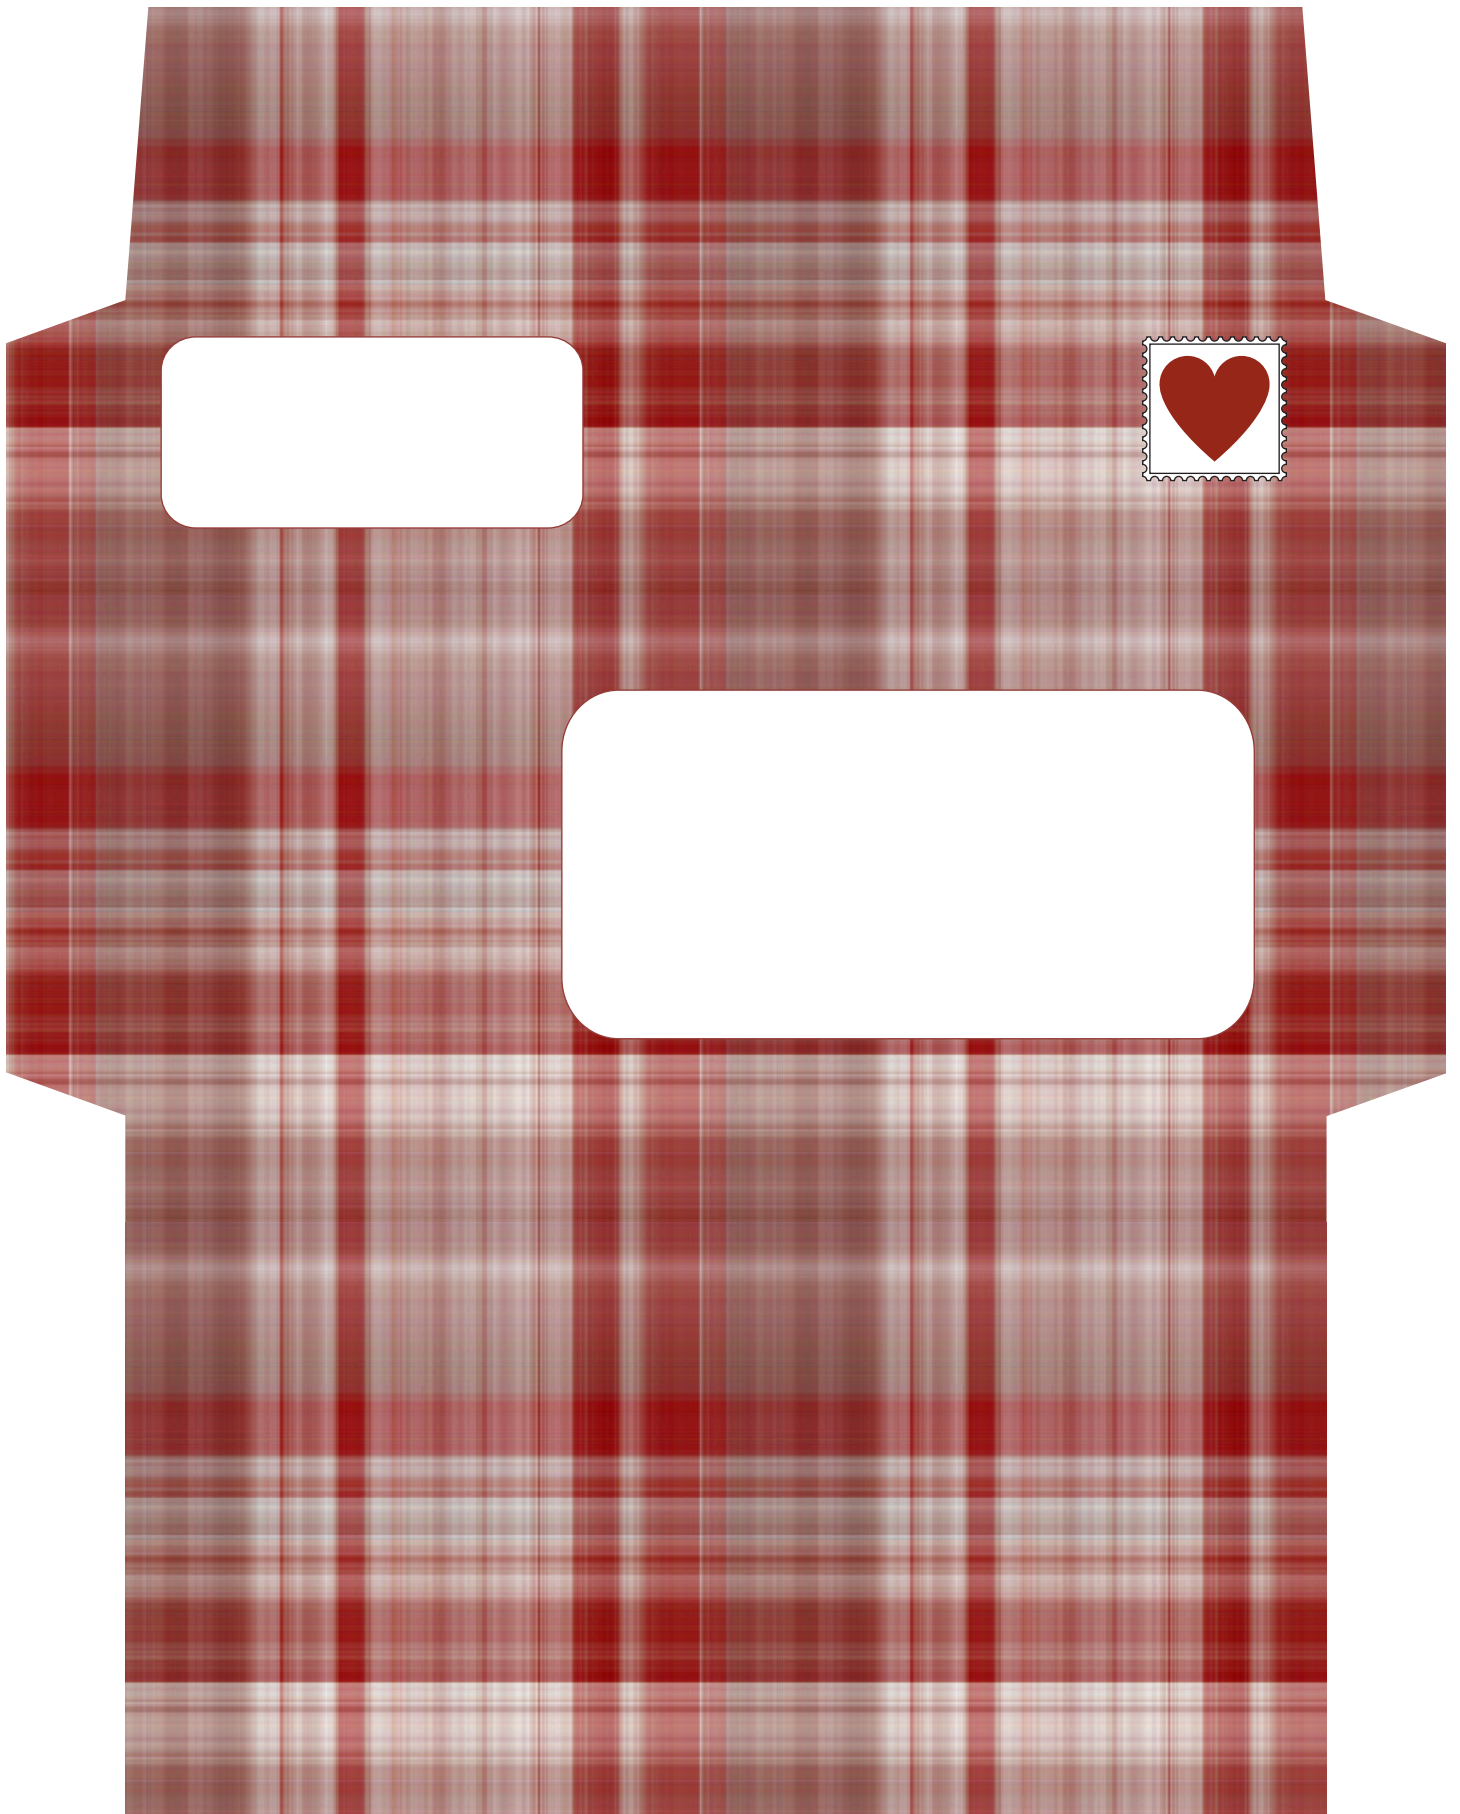

Envelope Dimensions are 6.25" x 4.25"

Envelope Dimensions are 6.25" x 4.25"

Envelope Dimensions are 6.25" x 4.25"

Envelope Dimensions are 6.25" x 4.25"

Envelope Dimensions are 6.25" x 4.25"

Envelope Dimensions are 6.25" x 4.25"