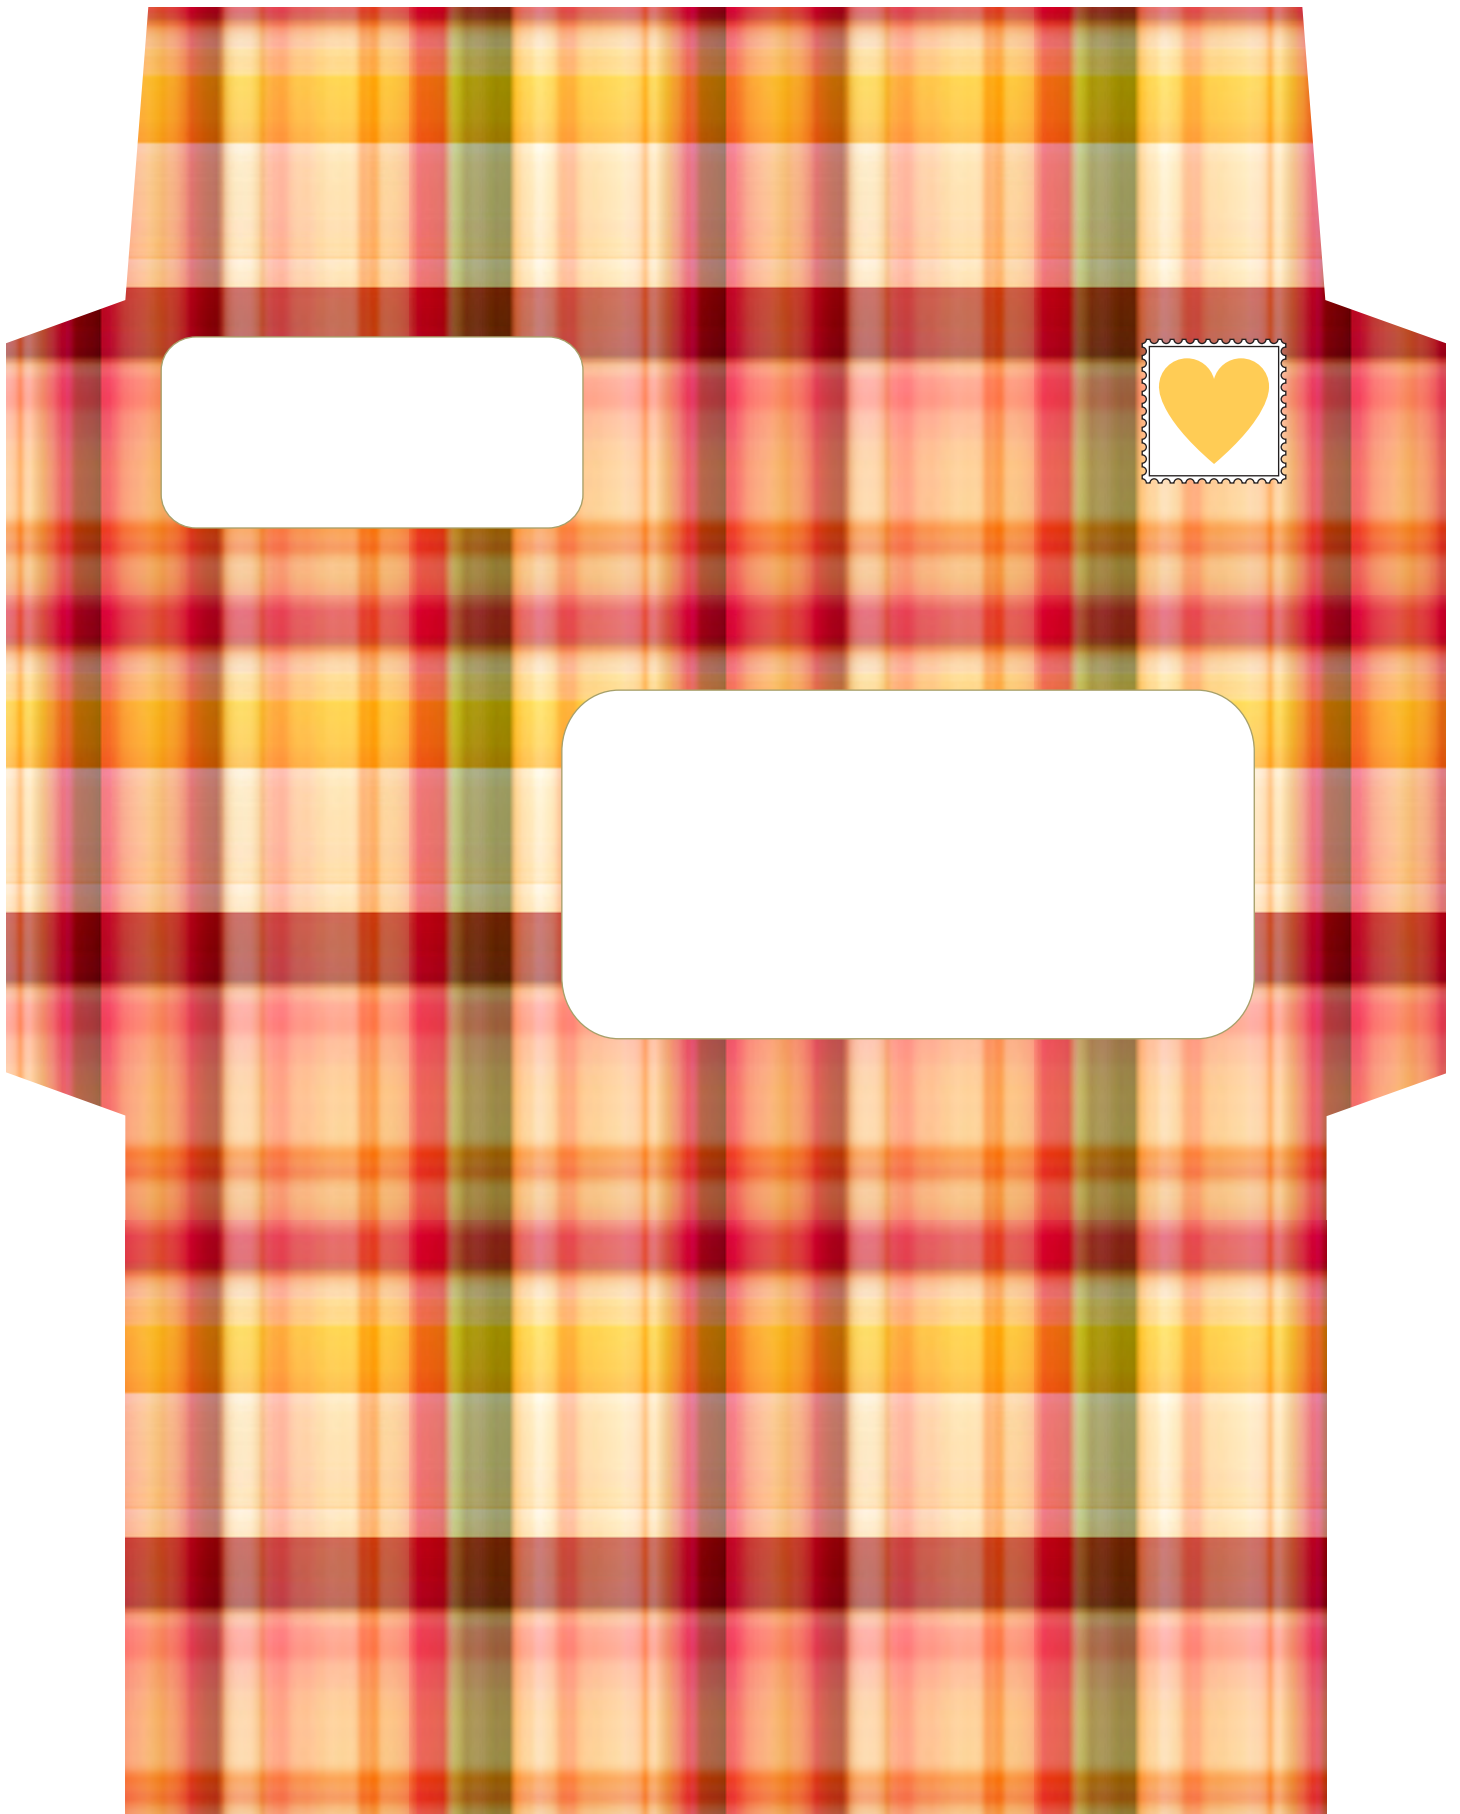

Envelope Dimensions are 6.25" x 4.25"

Envelope Dimensions are 6.25" x 4.25"

Envelope Dimensions are 6.25" x 4.25"

Envelope Dimensions are 6.25" x 4.25"

Envelope Dimensions are 6.25" x 4.25"

Envelope Dimensions are 6.25" x 4.25"